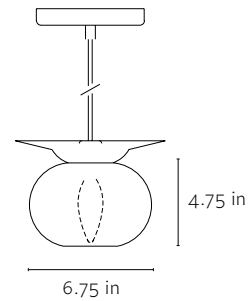

CORD (6', INCLUDED): black

LAMPING:

● candelabra 40w 120v

DESIGN: ©1994 Bradley Sweek |  761206-001

Inspired by an olive in a martini glass, this artful design casts downlight through the open base while projecting ambient light through the translucent body and crown. All globe and crown color options shown.