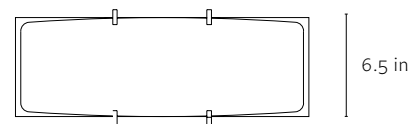

SPA/BATH

FROSTED GLASS SERPENTINE

TEN B

FROSTED GLASS DIFFUSER: white

BODY: titanium powdercoat finish

BRACKET: shiny nickel

16.6 in

LAMPING:

 xenon candelabra 60w 120v (x3)

ADA COMPLIANT

DESIGN: ©2002 Bradley Sweek |  761206-001

Bold, easy-to-clean form for bath and spa provides plenty of lighting power from a compact fixture.

Minimalist bracket suspends glass serpentine above this moisture-resistant fixture.