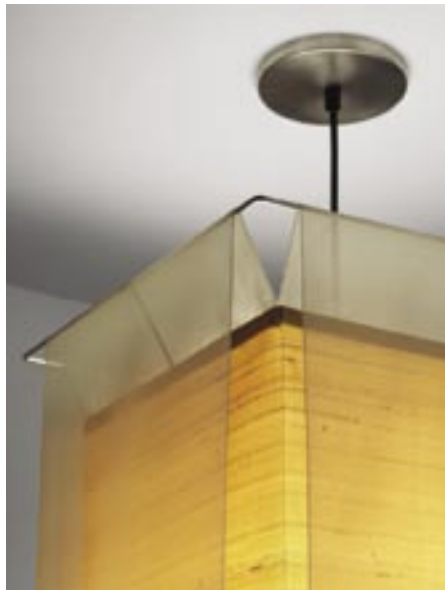

● bronze

● azul

● pink

**FRAME:** brushed nickel

**CEILING CANOPY:** brushed nickel

**CORD (6', INCLUDED):** black /white

**LAMPING OPTIONS:**

med. base 200w

CF 26-42w 120v or 227v

**DESIGN:** ©2003 Bradley Sweek |  761206-001

Color shown: oro  
dupioni with bone  
organza overlay.

Color shown: oro dupioni with bone organza overlay.

Color shown: bone dupioni with bronze organza overlay.