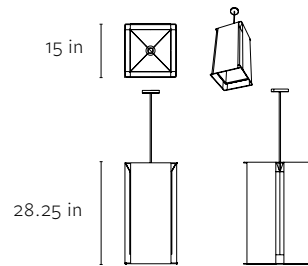

● bronze

● azul

● pink

**FRAME:** brushed nickel

**CEILING CANOPY:** brushed nickel

**CORD (6', INCLUDED):** black /white

**LAMPING OPTIONS:**

med. base 200w